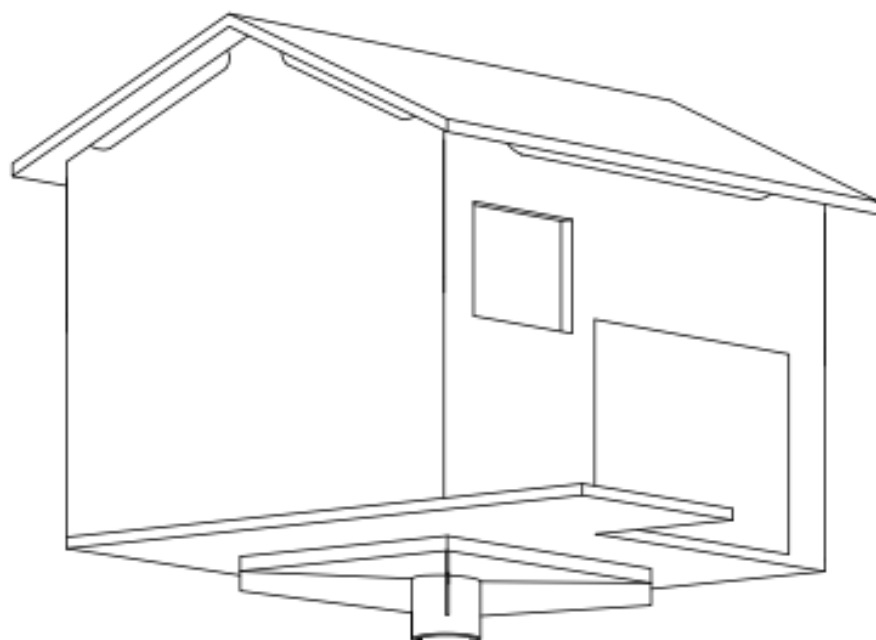

# תיבת קינון דגם "שאולי"

GENERAL VIEW

THE FLOOR MUST BE 2.5 METRES FROM THE GROUND  
THE POLE MUST BE INSERTED 80-100 CM IN THE GROUND

ILLUSTRATION NUMBER 1